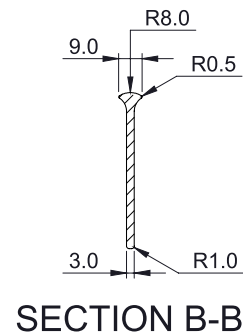

Applications

New or replacement lever for less able WC environments.

Features

- ~ Large spatula handle for ease of use
- ~ Replaces any lever for easy operation
- ~ 120mm spindle as standard
- ~ Lever shape enables a simple flush
- ~ Manufactured from high quality materials
- ~ Chrome plated finish to BS4525
- ~ 1/2" Bush - Suitable for most standard cisterns
- ~ Supplied with lift arm and nut

Dimensional Data

Technical Data

Material	Zinc Alloy
Finish	Chrome
Spindle length	120mm
Bush Size	½" BSP
Product Code	367095