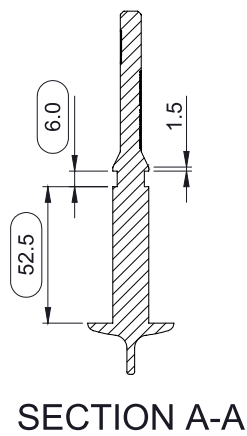

Applications

New or replacement lever for less able WC environments.

Features

- ~ Large spatula handle for ease of use
- ~ Replaces any lever for easy operation
- ~ 120mm spindle as standard
- ~ Lever shape enables a simple flush
- ~ Manufactured from high quality materials
- ~ Chrome plated finish to BS4525
- ~ 1/2" Bush - Suitable for most standard cisterns
- ~ Supplied with lift arm and nut

Dimensional Data

Technical Data

Material	Zinc Alloy
Finish	Chrome
Spindle length	120mm
Bush Size	½" BSP
Product Code	367095