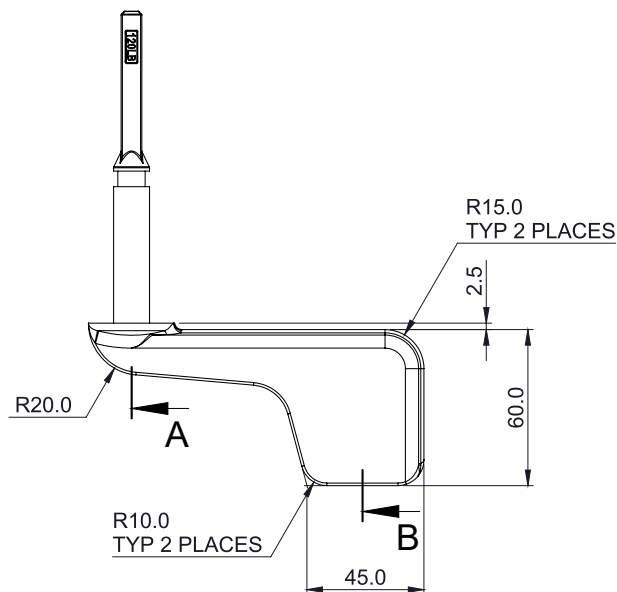

Applications

New or replacement lever for less able WC environments.

Features

- ~ Large spatula handle for ease of use
- ~ Replaces any lever for easy operation
- ~ 120mm spindle as standard
- ~ Lever shape enables a simple flush
- ~ Manufactured from high quality materials
- ~ Chrome plated finish to BS4525
- ~ 1/2" Bush - Suitable for most standard cisterns
- ~ Supplied with lift arm and nut

Dimensional Data

Technical Data

Material	Zinc Alloy
Finish	Chrome
Spindle length	120mm
Bush Size	½" BSP
Product Code	367095